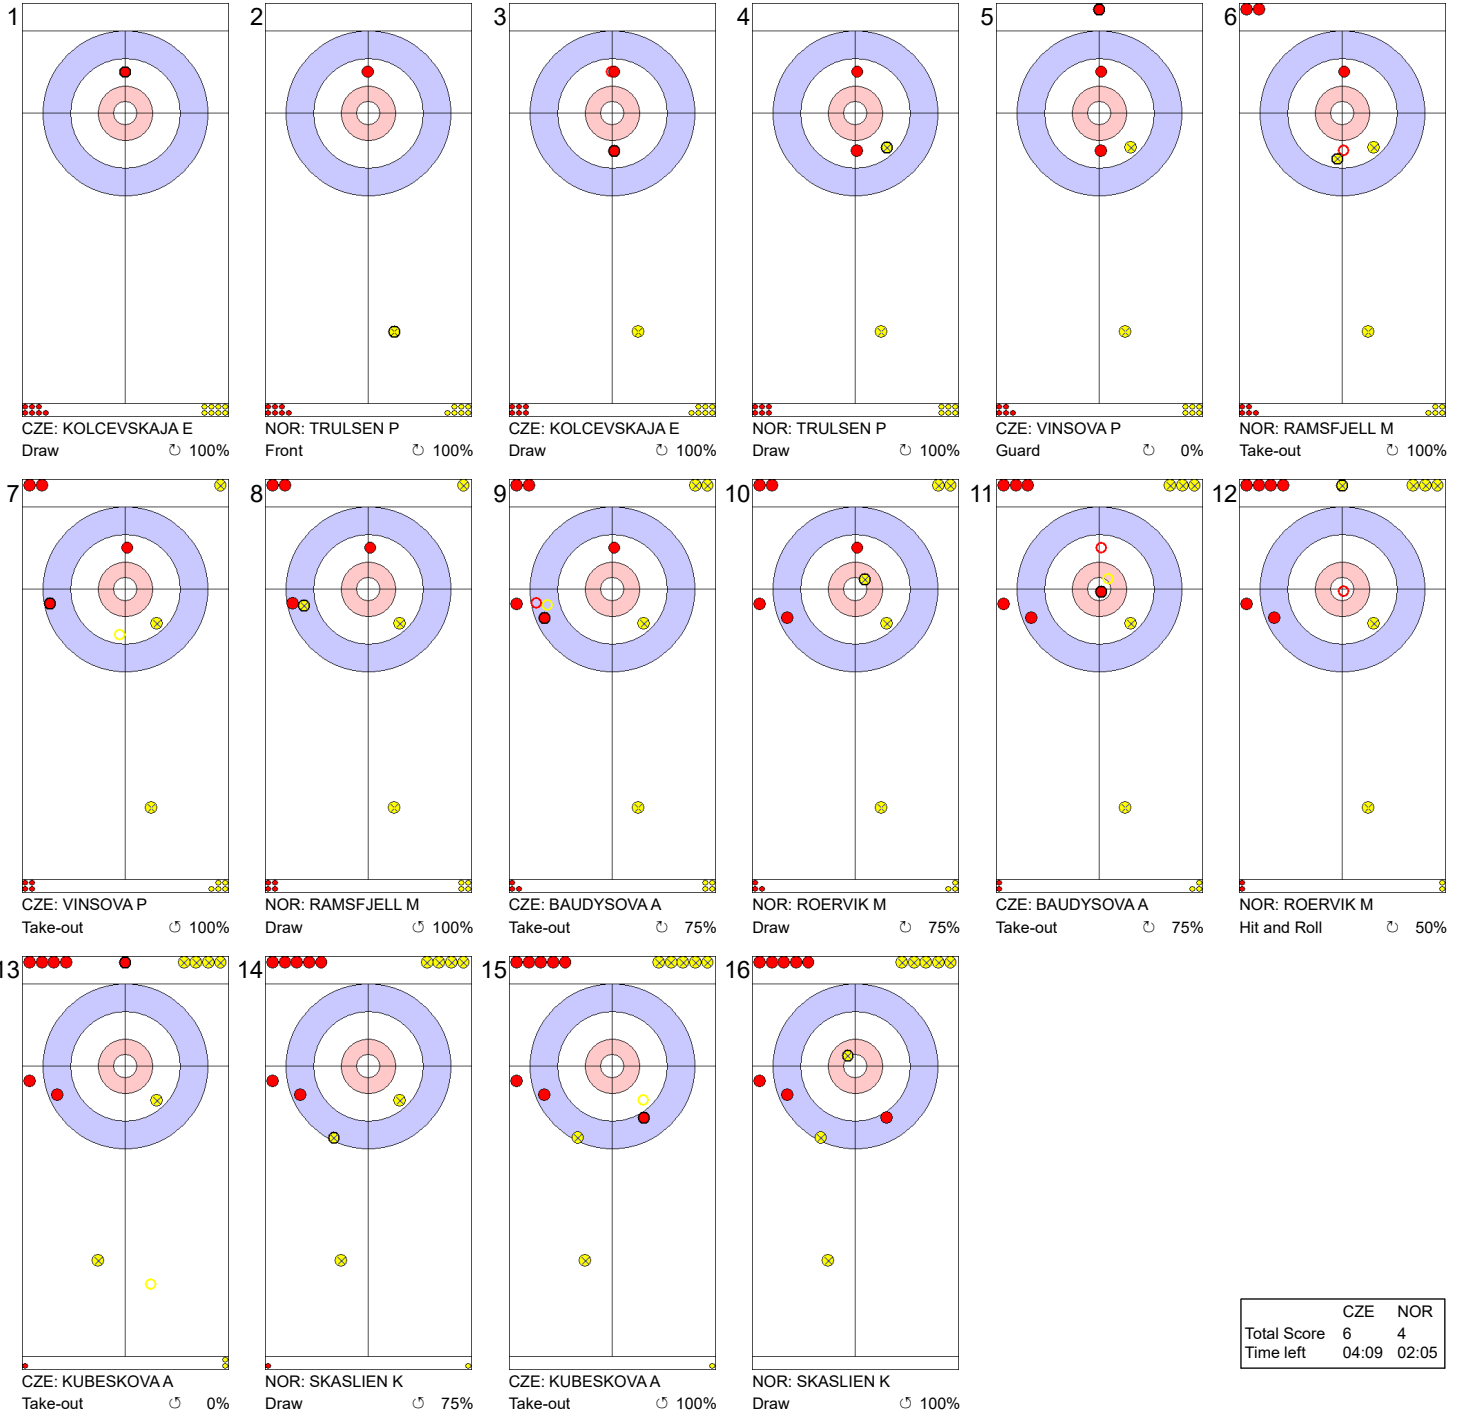

Legend:
 ↻ Clockwise ↺ Counter-clockwise - Not considered

Game - Shot by Shot

	CZE	NOR
Total Score	3	2
Time left	18:50	18:17

Legend:
 Clockwise Counter-clockwise - Not considered

Game - Shot by Shot

Legend:
 ↻ Clockwise ↺ Counter-clockwise - Not considered

Game - Shot by Shot

Legend:
 ↻ Clockwise ↺ Counter-clockwise - Not considered

Game - Shot by Shot

Legend:
 ↻ Clockwise ↺ Counter-clockwise - Not considered

Game - Shot by Shot

End 9 ● **CZE - Czech Republic 6 + 0 (this end) = 6** ● **NOR - Norway 3 + 1 (this end) = 4**

	CZE	NOR
Total Score	6	4
Time left	04:09	02:05

Legend:
 ↻ Clockwise ↺ Counter-clockwise - Not considered

Game - Shot by Shot

Legend:
 ↻ Clockwise ↺ Counter-clockwise - Not considered