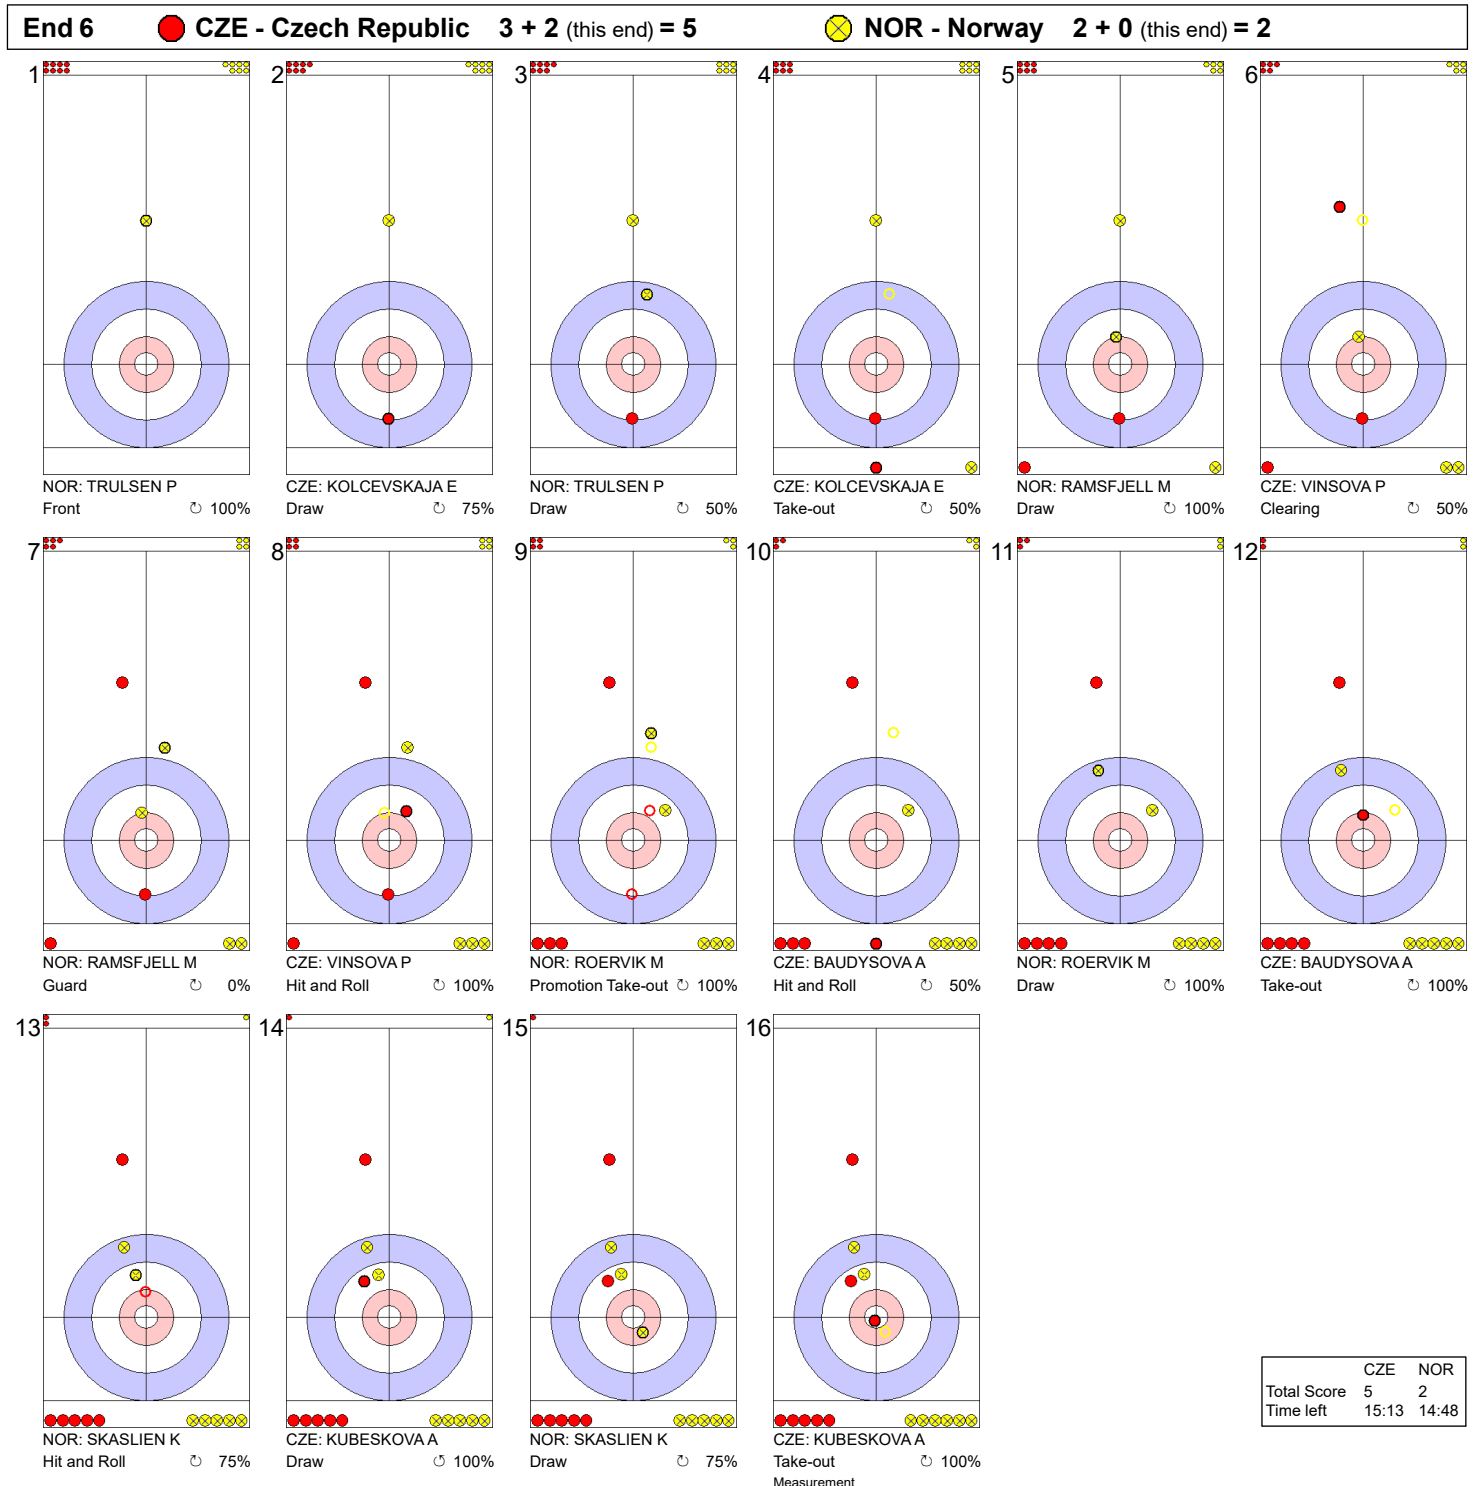

Game - Shot by Shot

	CZE	NOR
Total Score	1	1
Time left	32:18	31:09

Legend:
 ⤴ Clockwise ⤵ Counter-clockwise - Not considered

Game - Shot by Shot

Legend:
 ↻ Clockwise ↺ Counter-clockwise - Not considered

Game - Shot by Shot

Legend:
 ↻ Clockwise ↺ Counter-clockwise - Not considered

Game - Shot by Shot

	CZE	NOR
Total Score	3	2
Time left	18:50	18:17

Legend:
 Clockwise Counter-clockwise - Not considered

Game - Shot by Shot

Legend:
 ↻ Clockwise ↺ Counter-clockwise - Not considered

Game - Shot by Shot

Legend:
 ↻ Clockwise ↺ Counter-clockwise - Not considered

Game - Shot by Shot

Legend:
 ↻ Clockwise ↺ Counter-clockwise - Not considered

Game - Shot by Shot

End 9 ● **CZE - Czech Republic 6 + 0 (this end) = 6** ● **NOR - Norway 3 + 1 (this end) = 4**

	CZE	NOR
Total Score	6	4
Time left	04:09	02:05

Legend:
 ↻ Clockwise ↺ Counter-clockwise - Not considered

Game - Shot by Shot

Legend:
 ↻ Clockwise ↺ Counter-clockwise - Not considered