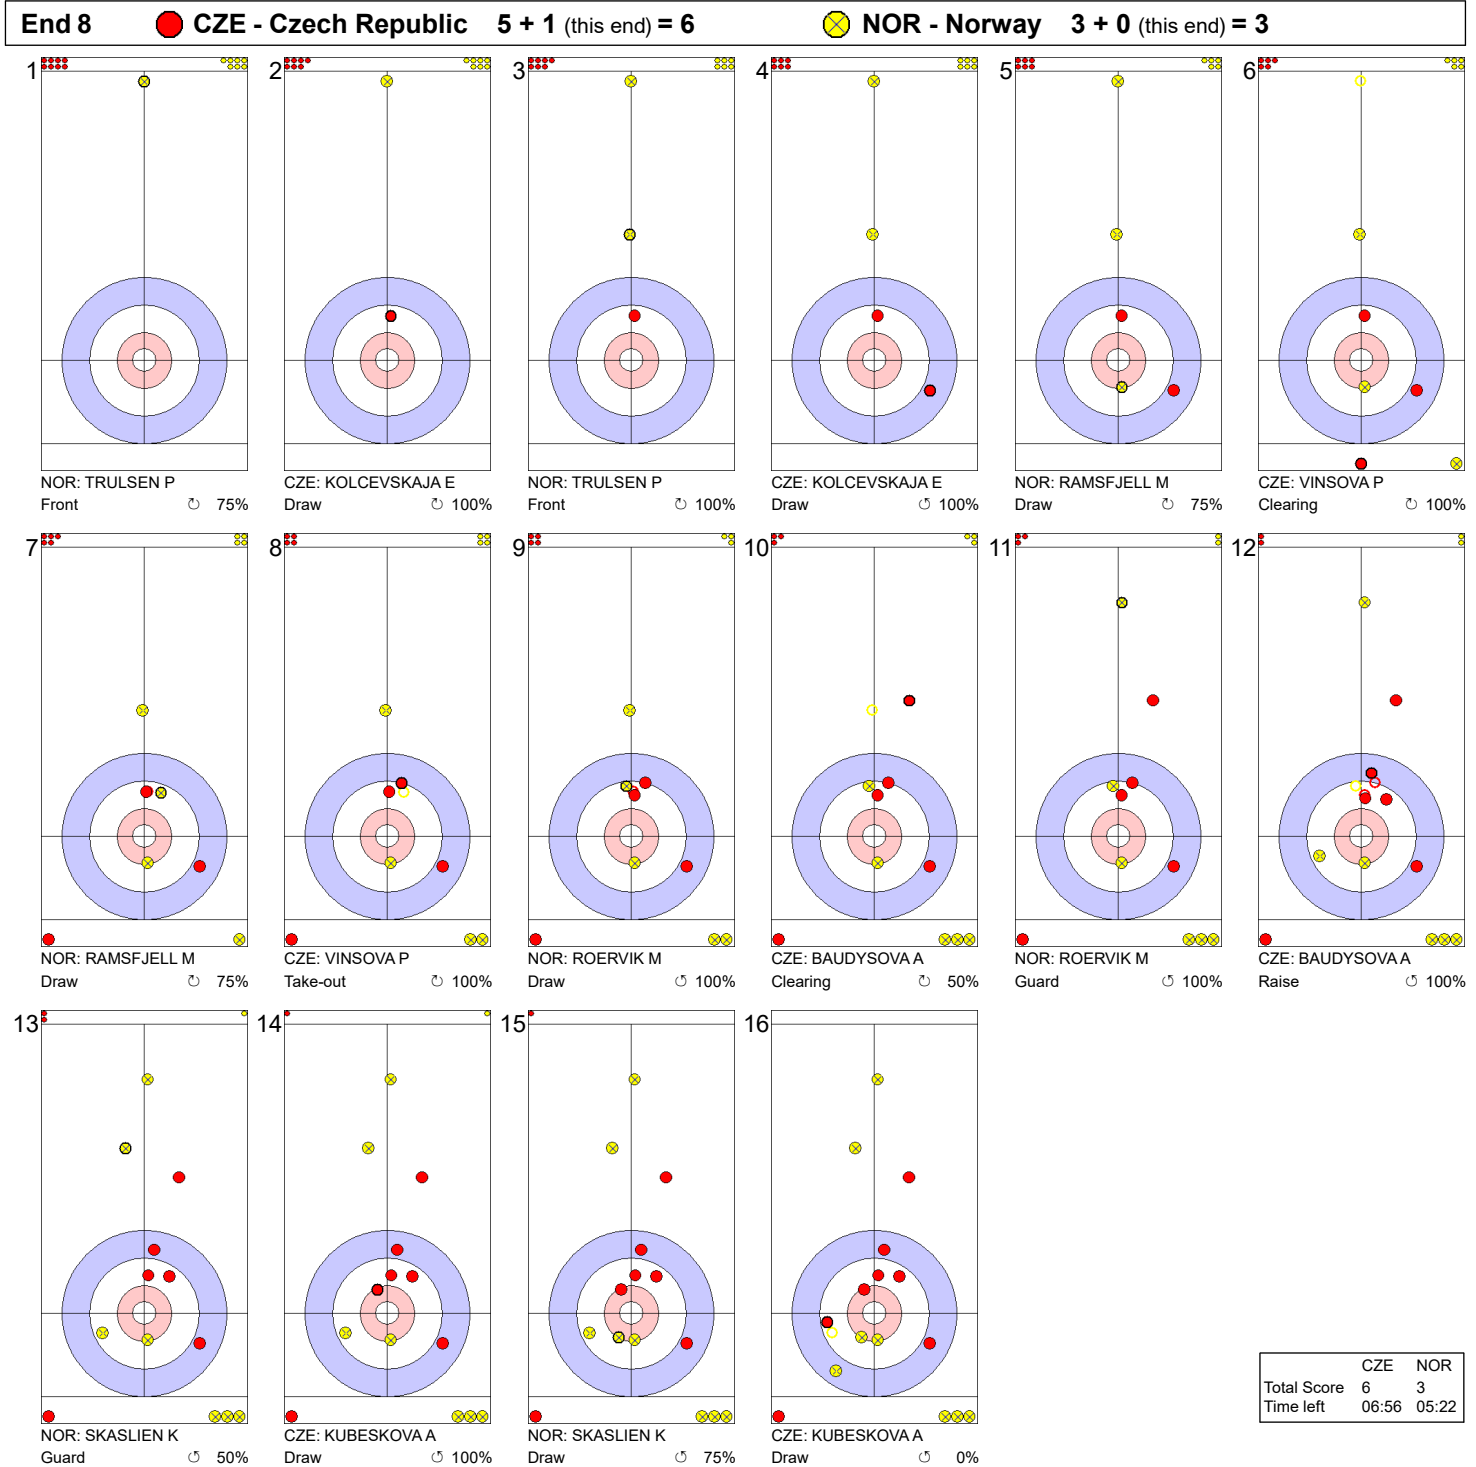

Game - Shot by Shot

	CZE	NOR
Total Score	1	1
Time left	32:18	31:09

Legend:
 ⤴ Clockwise ⤵ Counter-clockwise - Not considered

Game - Shot by Shot

Legend:
 ↻ Clockwise ↺ Counter-clockwise - Not considered

Game - Shot by Shot

Legend:
 ↻ Clockwise ↺ Counter-clockwise - Not considered

Game - Shot by Shot

	CZE	NOR
Total Score	3	2
Time left	18:50	18:17

Legend:
 Clockwise Counter-clockwise - Not considered

Game - Shot by Shot

Legend:
 ↻ Clockwise ↺ Counter-clockwise - Not considered

Game - Shot by Shot

Legend:
 ↻ Clockwise ↺ Counter-clockwise - Not considered

Game - Shot by Shot

Legend:
 ↻ Clockwise ↺ Counter-clockwise - Not considered

Game - Shot by Shot

End 9 ● **CZE - Czech Republic 6 + 0 (this end) = 6** ● **NOR - Norway 3 + 1 (this end) = 4**

	CZE	NOR
Total Score	6	4
Time left	04:09	02:05

Legend:
 ↻ Clockwise ↺ Counter-clockwise - Not considered

Game - Shot by Shot

Legend:
 ↻ Clockwise ↺ Counter-clockwise - Not considered