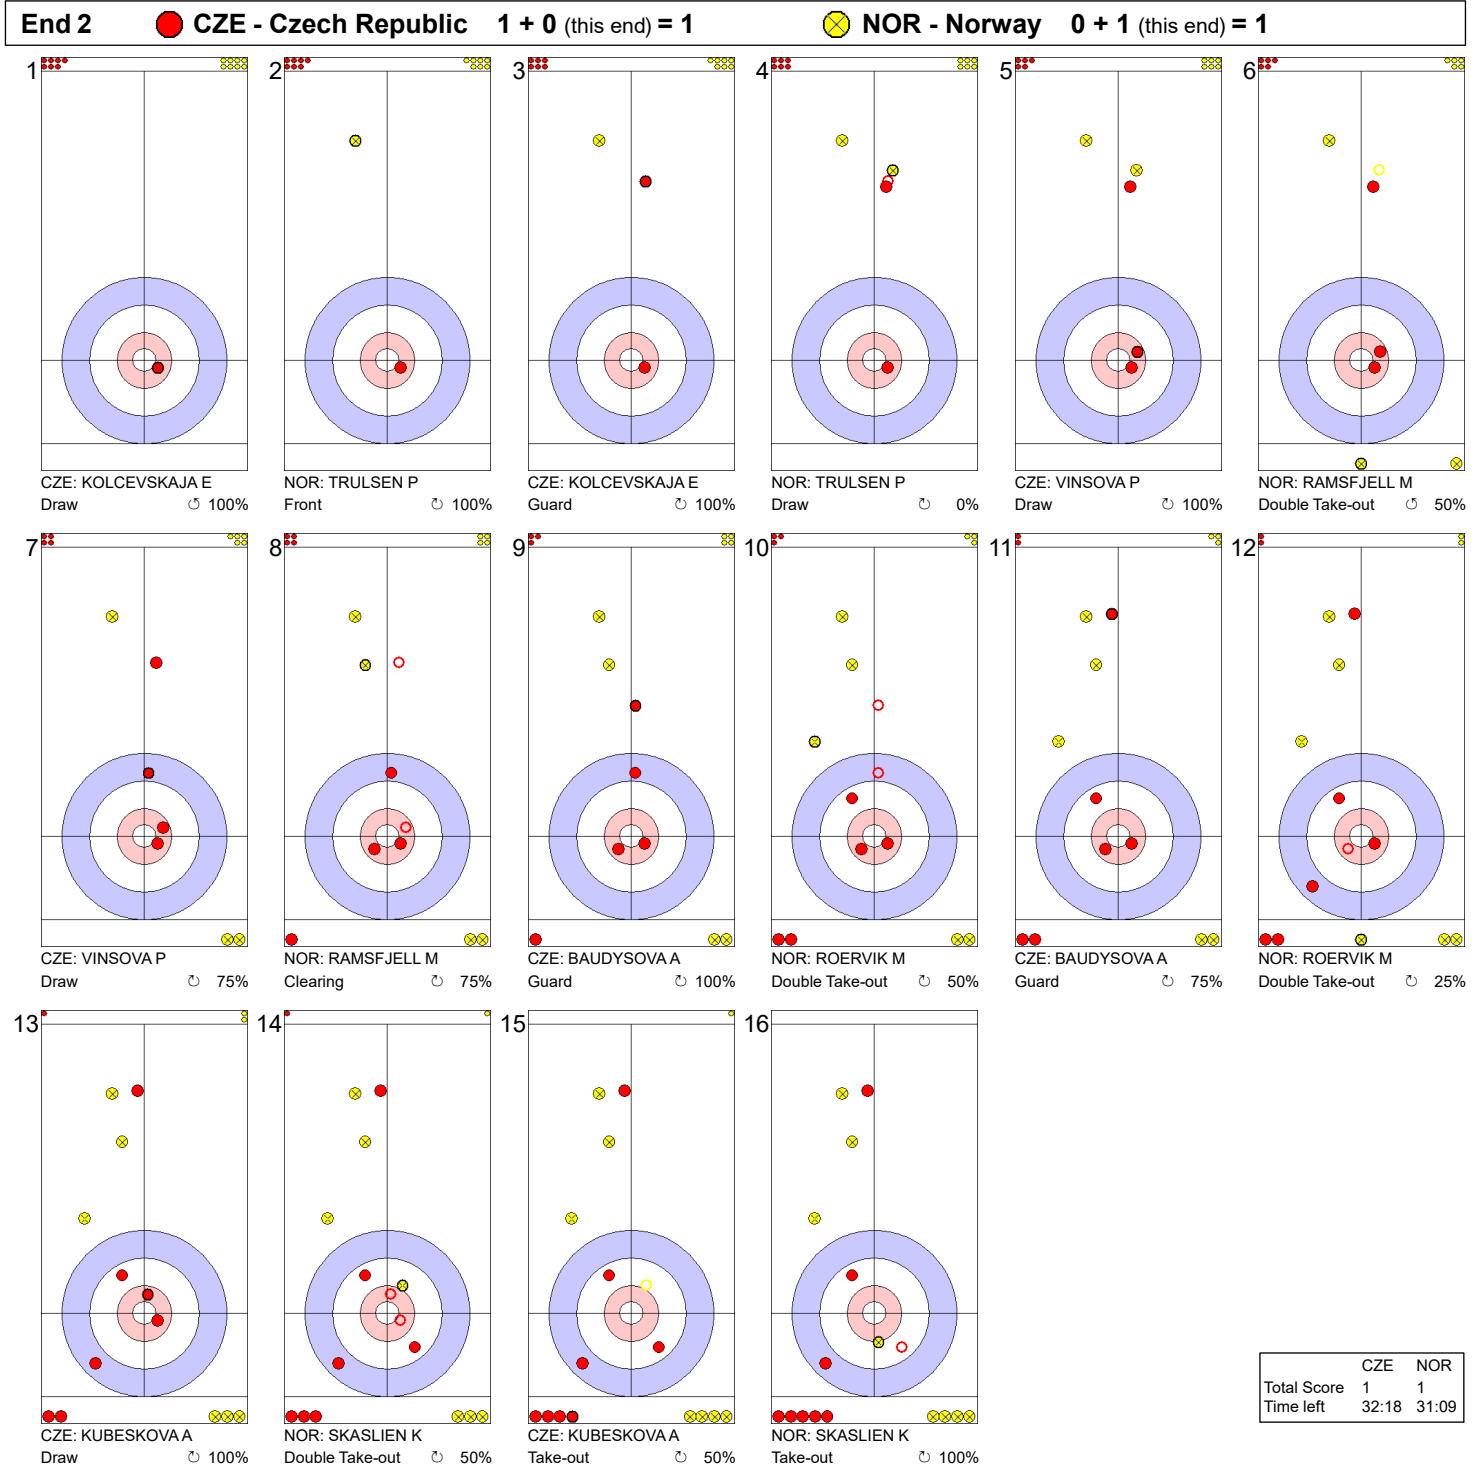

Game - Shot by Shot

	CZE	NOR
Total Score	1	1
Time left	32:18	31:09

Legend:
 ⤴ Clockwise ⤵ Counter-clockwise - Not considered

Game - Shot by Shot

Legend:
 ↻ Clockwise ↺ Counter-clockwise - Not considered

Game - Shot by Shot

Legend:
 ↻ Clockwise ↺ Counter-clockwise - Not considered

Game - Shot by Shot

	CZE	NOR
Total Score	3	2
Time left	18:50	18:17

Legend:
 Clockwise Counter-clockwise - Not considered

Game - Shot by Shot

Legend:
 ↻ Clockwise ↺ Counter-clockwise - Not considered

Game - Shot by Shot

Legend:
 ↻ Clockwise ↺ Counter-clockwise - Not considered

Game - Shot by Shot

Legend:
 ↻ Clockwise ↺ Counter-clockwise - Not considered

Game - Shot by Shot

End 9 ● **CZE - Czech Republic 6 + 0 (this end) = 6** ● **NOR - Norway 3 + 1 (this end) = 4**

	CZE	NOR
Total Score	6	4
Time left	04:09	02:05

Legend:
 ↻ Clockwise ↺ Counter-clockwise - Not considered

Game - Shot by Shot

Legend:
 ↻ Clockwise ↺ Counter-clockwise - Not considered