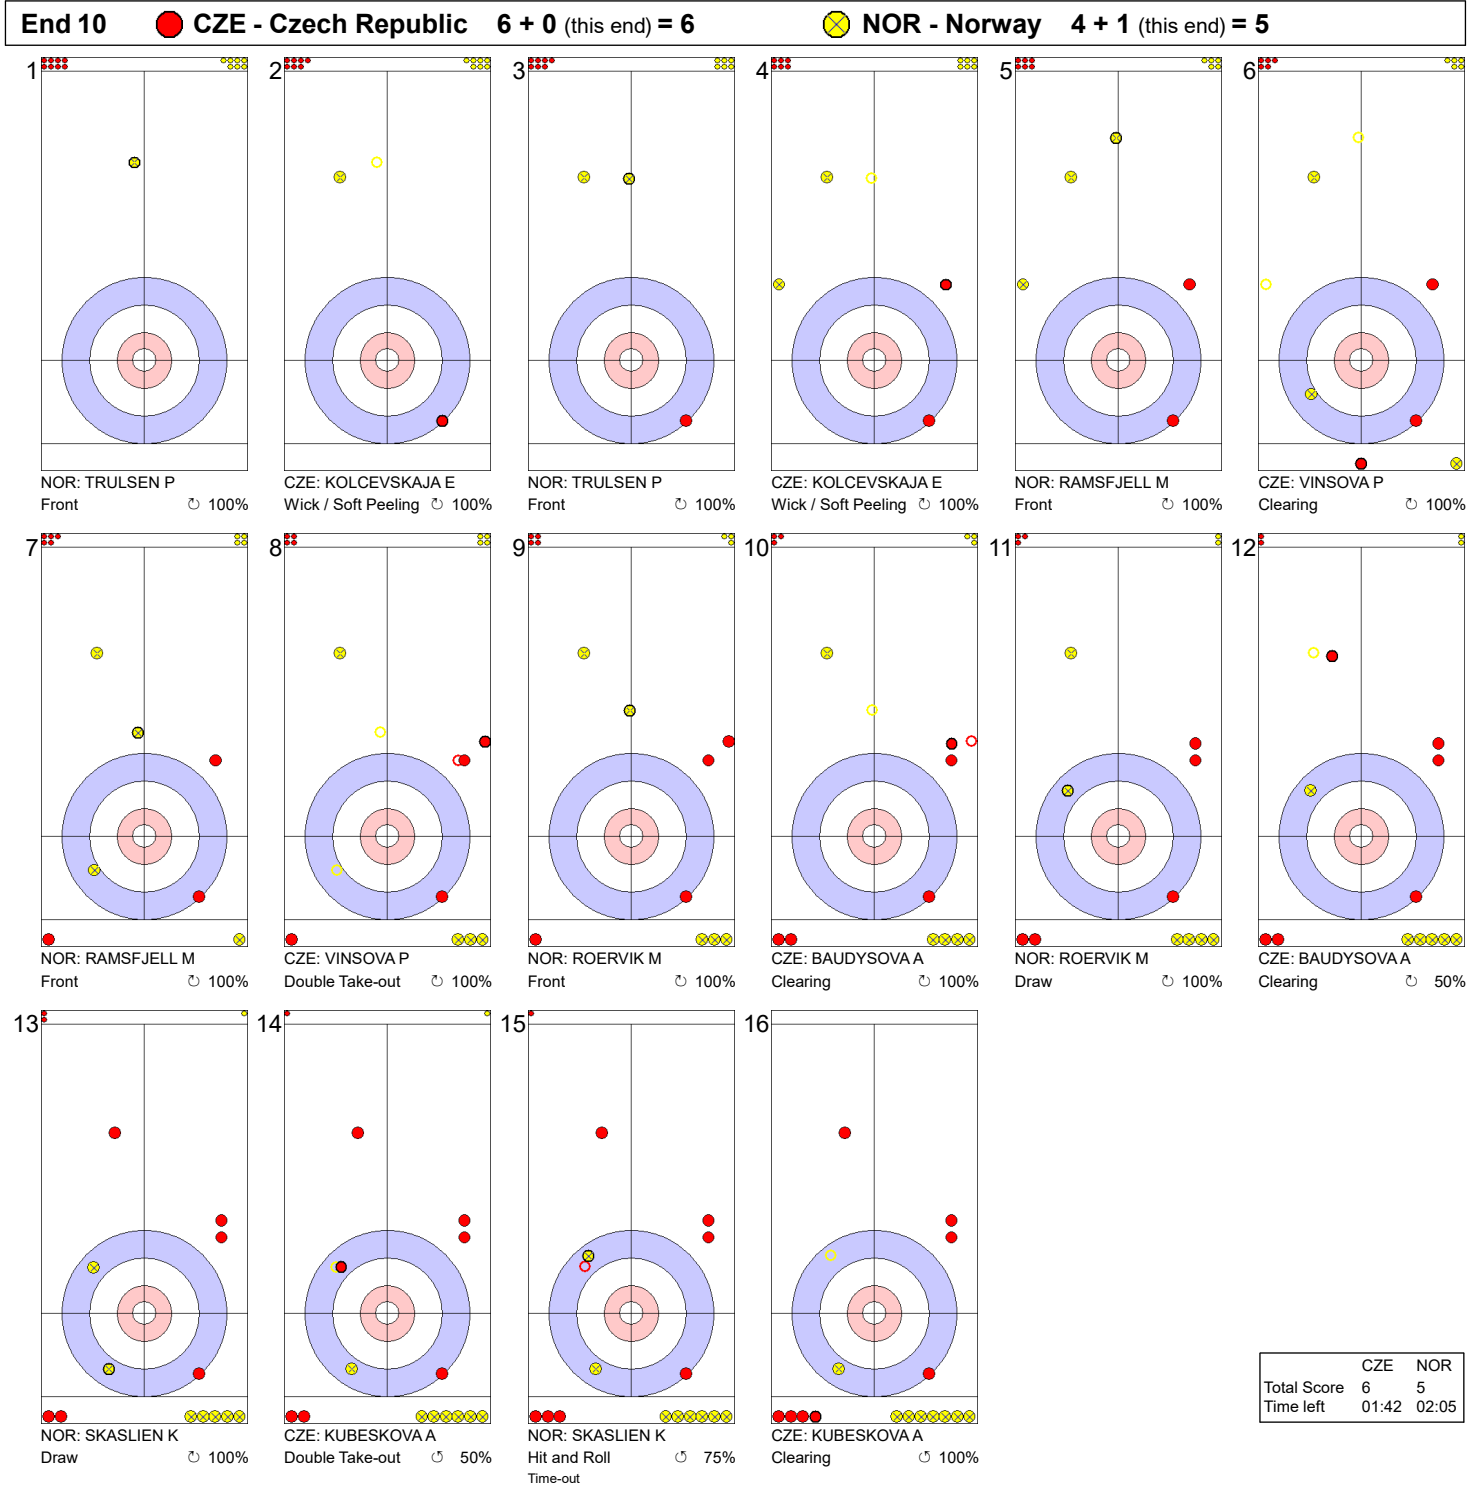

Legend:
 ↻ Clockwise ↺ Counter-clockwise - Not considered

Game - Shot by Shot

	CZE	NOR
Total Score	3	2
Time left	18:50	18:17

Legend:
 Clockwise Counter-clockwise - Not considered

Game - Shot by Shot

Legend:
 ↻ Clockwise ↺ Counter-clockwise - Not considered

Game - Shot by Shot

Legend:
 ↻ Clockwise ↺ Counter-clockwise - Not considered

Game - Shot by Shot

Legend:
 ↻ Clockwise ↺ Counter-clockwise - Not considered

Game - Shot by Shot

End 9 ● **CZE - Czech Republic 6 + 0 (this end) = 6** ● **NOR - Norway 3 + 1 (this end) = 4**

	CZE	NOR
Total Score	6	4
Time left	04:09	02:05

Legend:
 ↻ Clockwise ↺ Counter-clockwise - Not considered

Game - Shot by Shot

Legend:
 ↻ Clockwise ↺ Counter-clockwise - Not considered