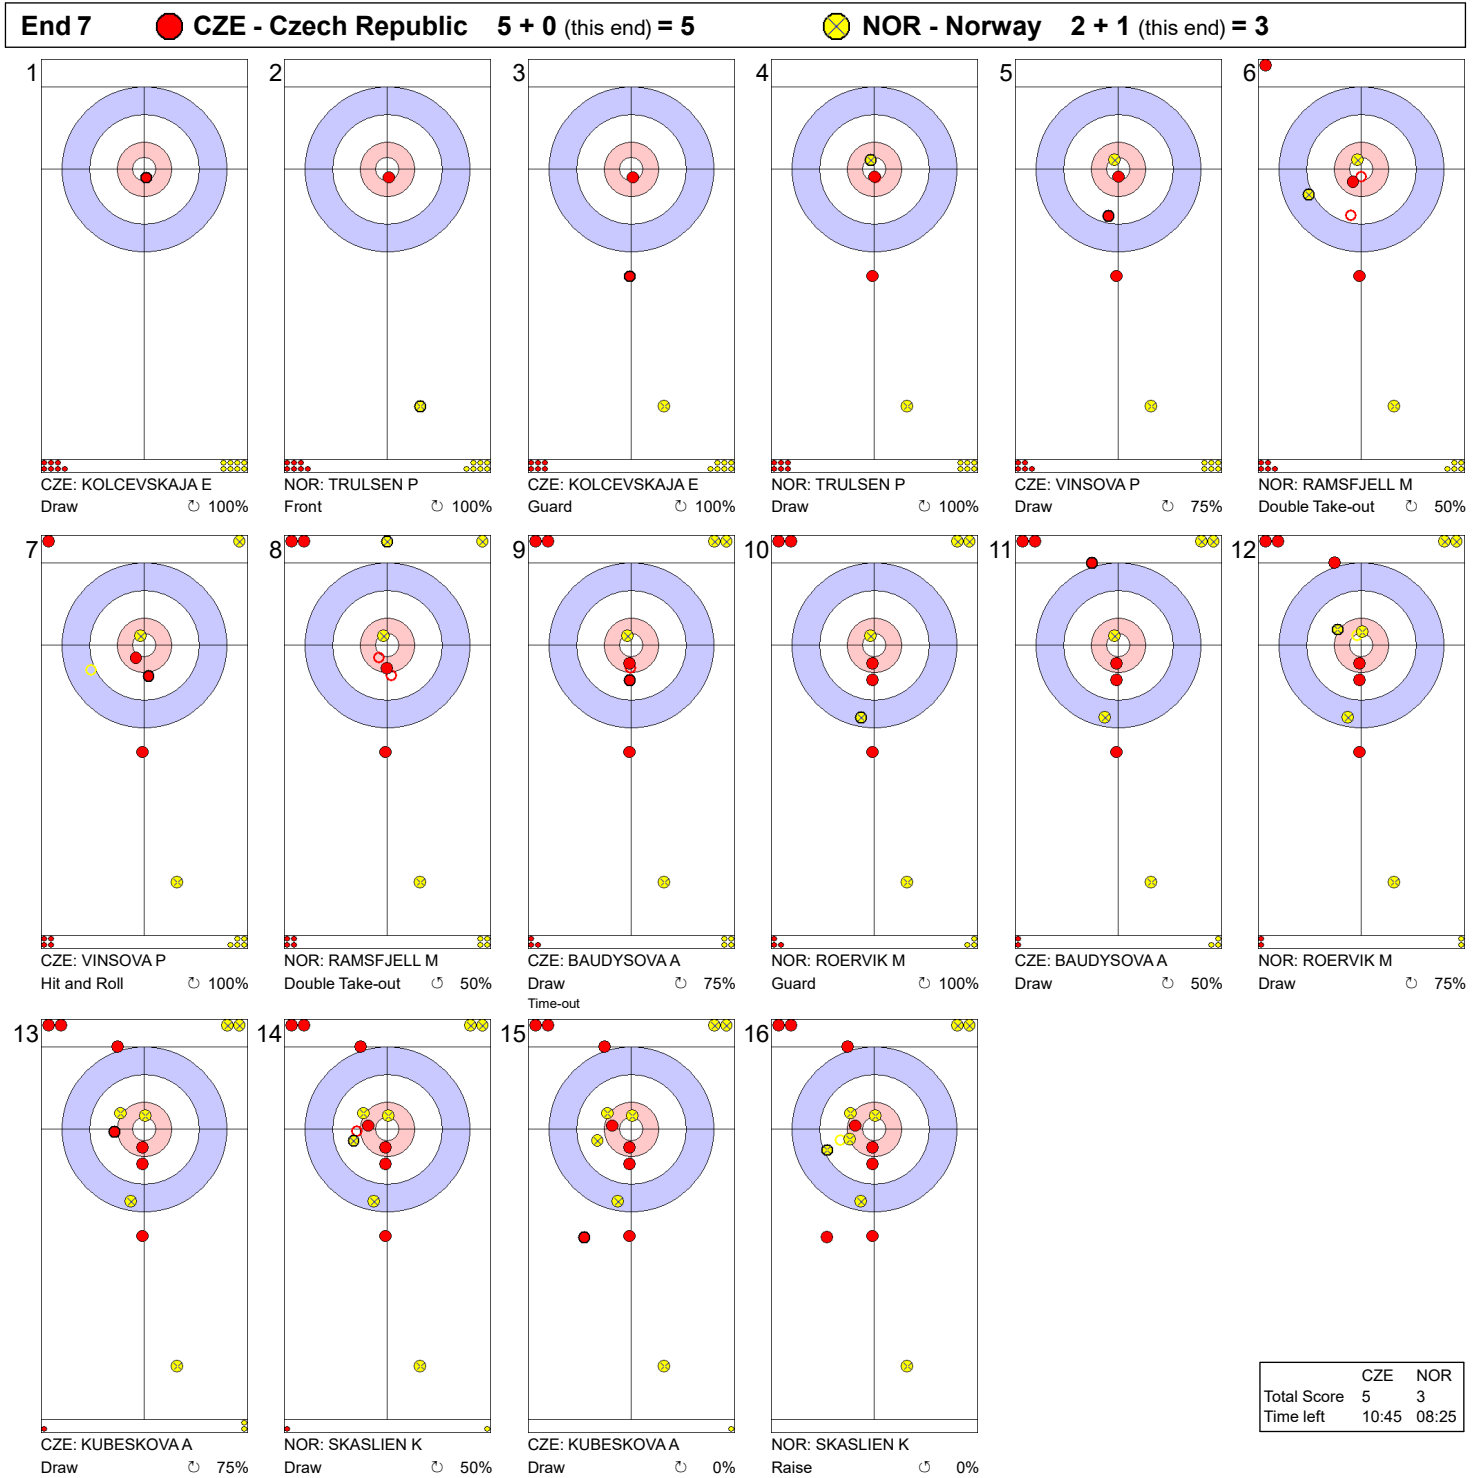

Game - Shot by Shot

	CZE	NOR
Total Score	1	1
Time left	32:18	31:09

Legend:
 ⤴ Clockwise ⤵ Counter-clockwise - Not considered

Game - Shot by Shot

Legend:
 ↻ Clockwise ↺ Counter-clockwise - Not considered

Game - Shot by Shot

Legend:
 ↻ Clockwise ↺ Counter-clockwise - Not considered

Game - Shot by Shot

	CZE	NOR
Total Score	3	2
Time left	18:50	18:17

Legend:
 Clockwise Counter-clockwise - Not considered

Game - Shot by Shot

Legend:
 ↻ Clockwise ↺ Counter-clockwise - Not considered

Game - Shot by Shot

Legend:
 ↻ Clockwise ↺ Counter-clockwise - Not considered

Game - Shot by Shot

Legend:
 ↻ Clockwise ↺ Counter-clockwise - Not considered

Game - Shot by Shot

End 9 ● **CZE - Czech Republic 6 + 0 (this end) = 6** ● **NOR - Norway 3 + 1 (this end) = 4**

	CZE	NOR
Total Score	6	4
Time left	04:09	02:05

Legend:
 ↻ Clockwise ↺ Counter-clockwise - Not considered

Game - Shot by Shot

Legend:
 ↻ Clockwise ↺ Counter-clockwise - Not considered